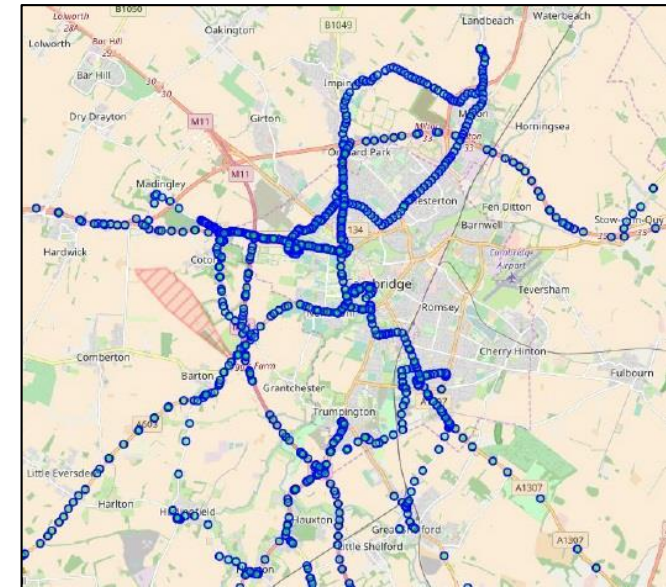

FALLS Predict™ - Smart City Services

Andrew Cowen
Founder & CEO

Email: info@futurecareuk.co

Mobile: +447905765769

LinkedIn: acowen