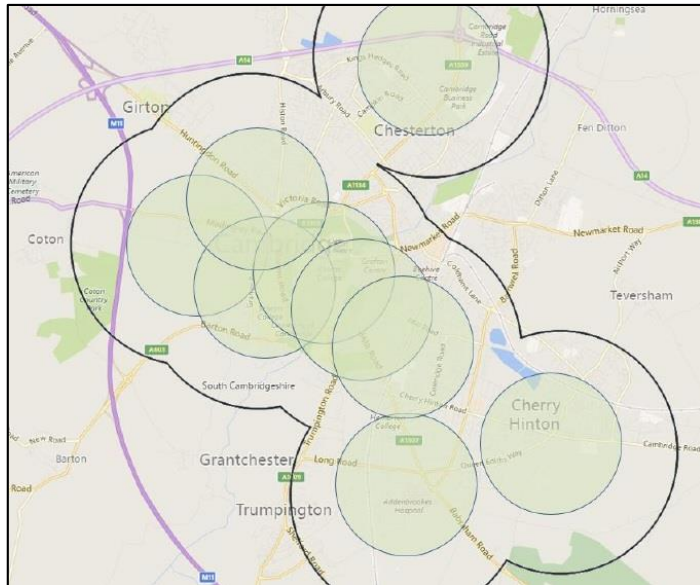

FALLS Predict™ - Smart City Services

Andrew Cowen
Founder & CEO

Email: info@futurecareuk.co

Mobile: +447905765769

LinkedIn: acowen